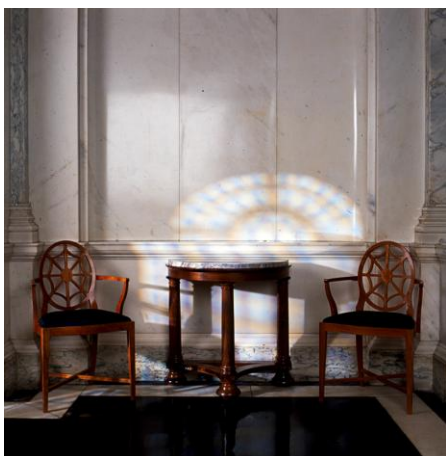

Other tables include the Globe Stand table which is derived from Lutyens's design for a globe for New Delhi and the Tripod table, also from New Delhi which is available in various sizes.

The Club and Orchards tables are our own simple derivations using Lutyens design details, as is the Homewood Table, (see its matching settle) which draws on more Arts & Crafts influences. The Circlebase occasional table is derived from our range of dining tables of that name and the octagonal coffee table is a lower version of the BP octagonal desk.

All of these tables are available in a variety of timbers and finishes and can generally be made to any specified size.

GLOBE STAND TABLE

CIRCLE BASE OCCASIONAL TABLE

DEMI-LUNE

D-END CONSOLE HALF

SIMLA COFFEE TABLE

MANSFIELD TABLE NARROW BASE

DEMI-LUNE CONSOLE WITH SPIDERBACKS

MANSFIELD TABLE NARROW BASE