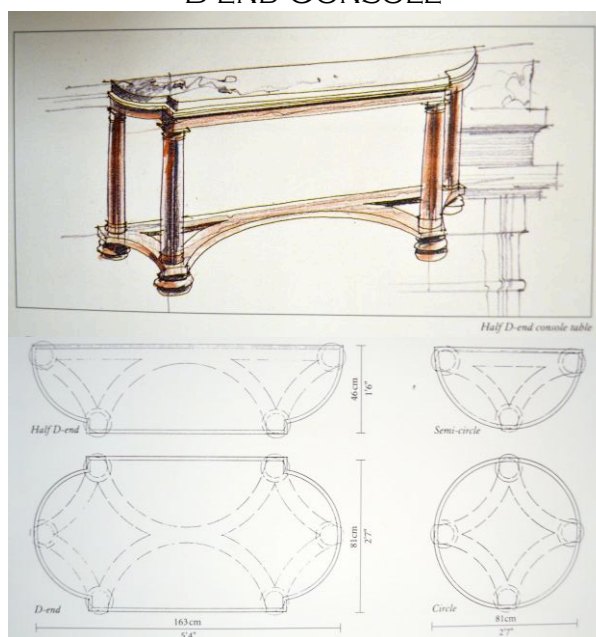

LUTYENS FURNITURE & LIGHTING

WWW.LUTYENS-FURNITURE.COM | INFO@LUTYENS-FURNITURE.COM

+44(0)20 7978 2480 | +33(0)450 47 11 46

D-END TABLES AND DEMI-LUNES

The D-end table was designed for New Delhi. We have taken the design to its logical conclusion by offering full and half D-ends consoles and by capturing just the Demi-lune ends. All are available in a variety of timbers with stone tops or timber veneer.

D-END CONSOLE(HALF)

D-END CONSOLE

DEMI-LUNE

SKETCH & DESIGN