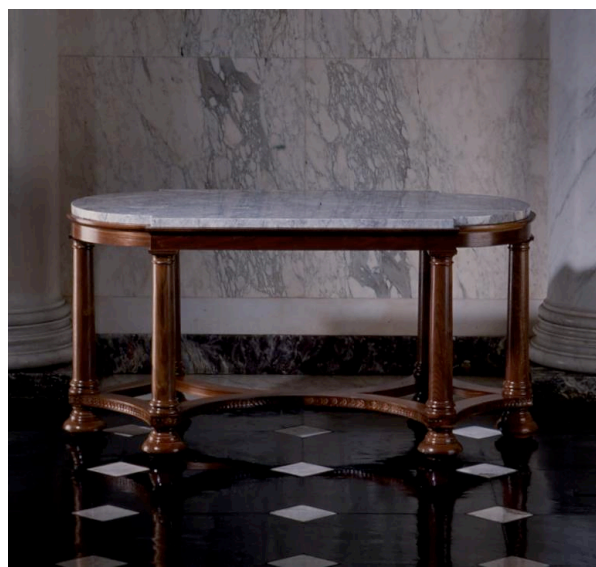

LUTYENS FURNITURE & LIGHTING

WWW.LUTYENS-FURNITURE.COM | INFO@LUTYENS-FURNITURE.COM

+44(0)20 7978 2480 | +33(0)450 47 11 46

D-END TABLES AND DEMI-LUNES

The D-end table was designed for New Delhi. We have taken the design to its logical conclusion by offering full and half D-ends consoles and by capturing just the Demi-lune ends. All are available in a variety of timbers with stone tops or timber veneer.

D-END CONSOLE(HALF)

D-END CONSOLE

DEMI-LUNE

SKETCH & DESIGN